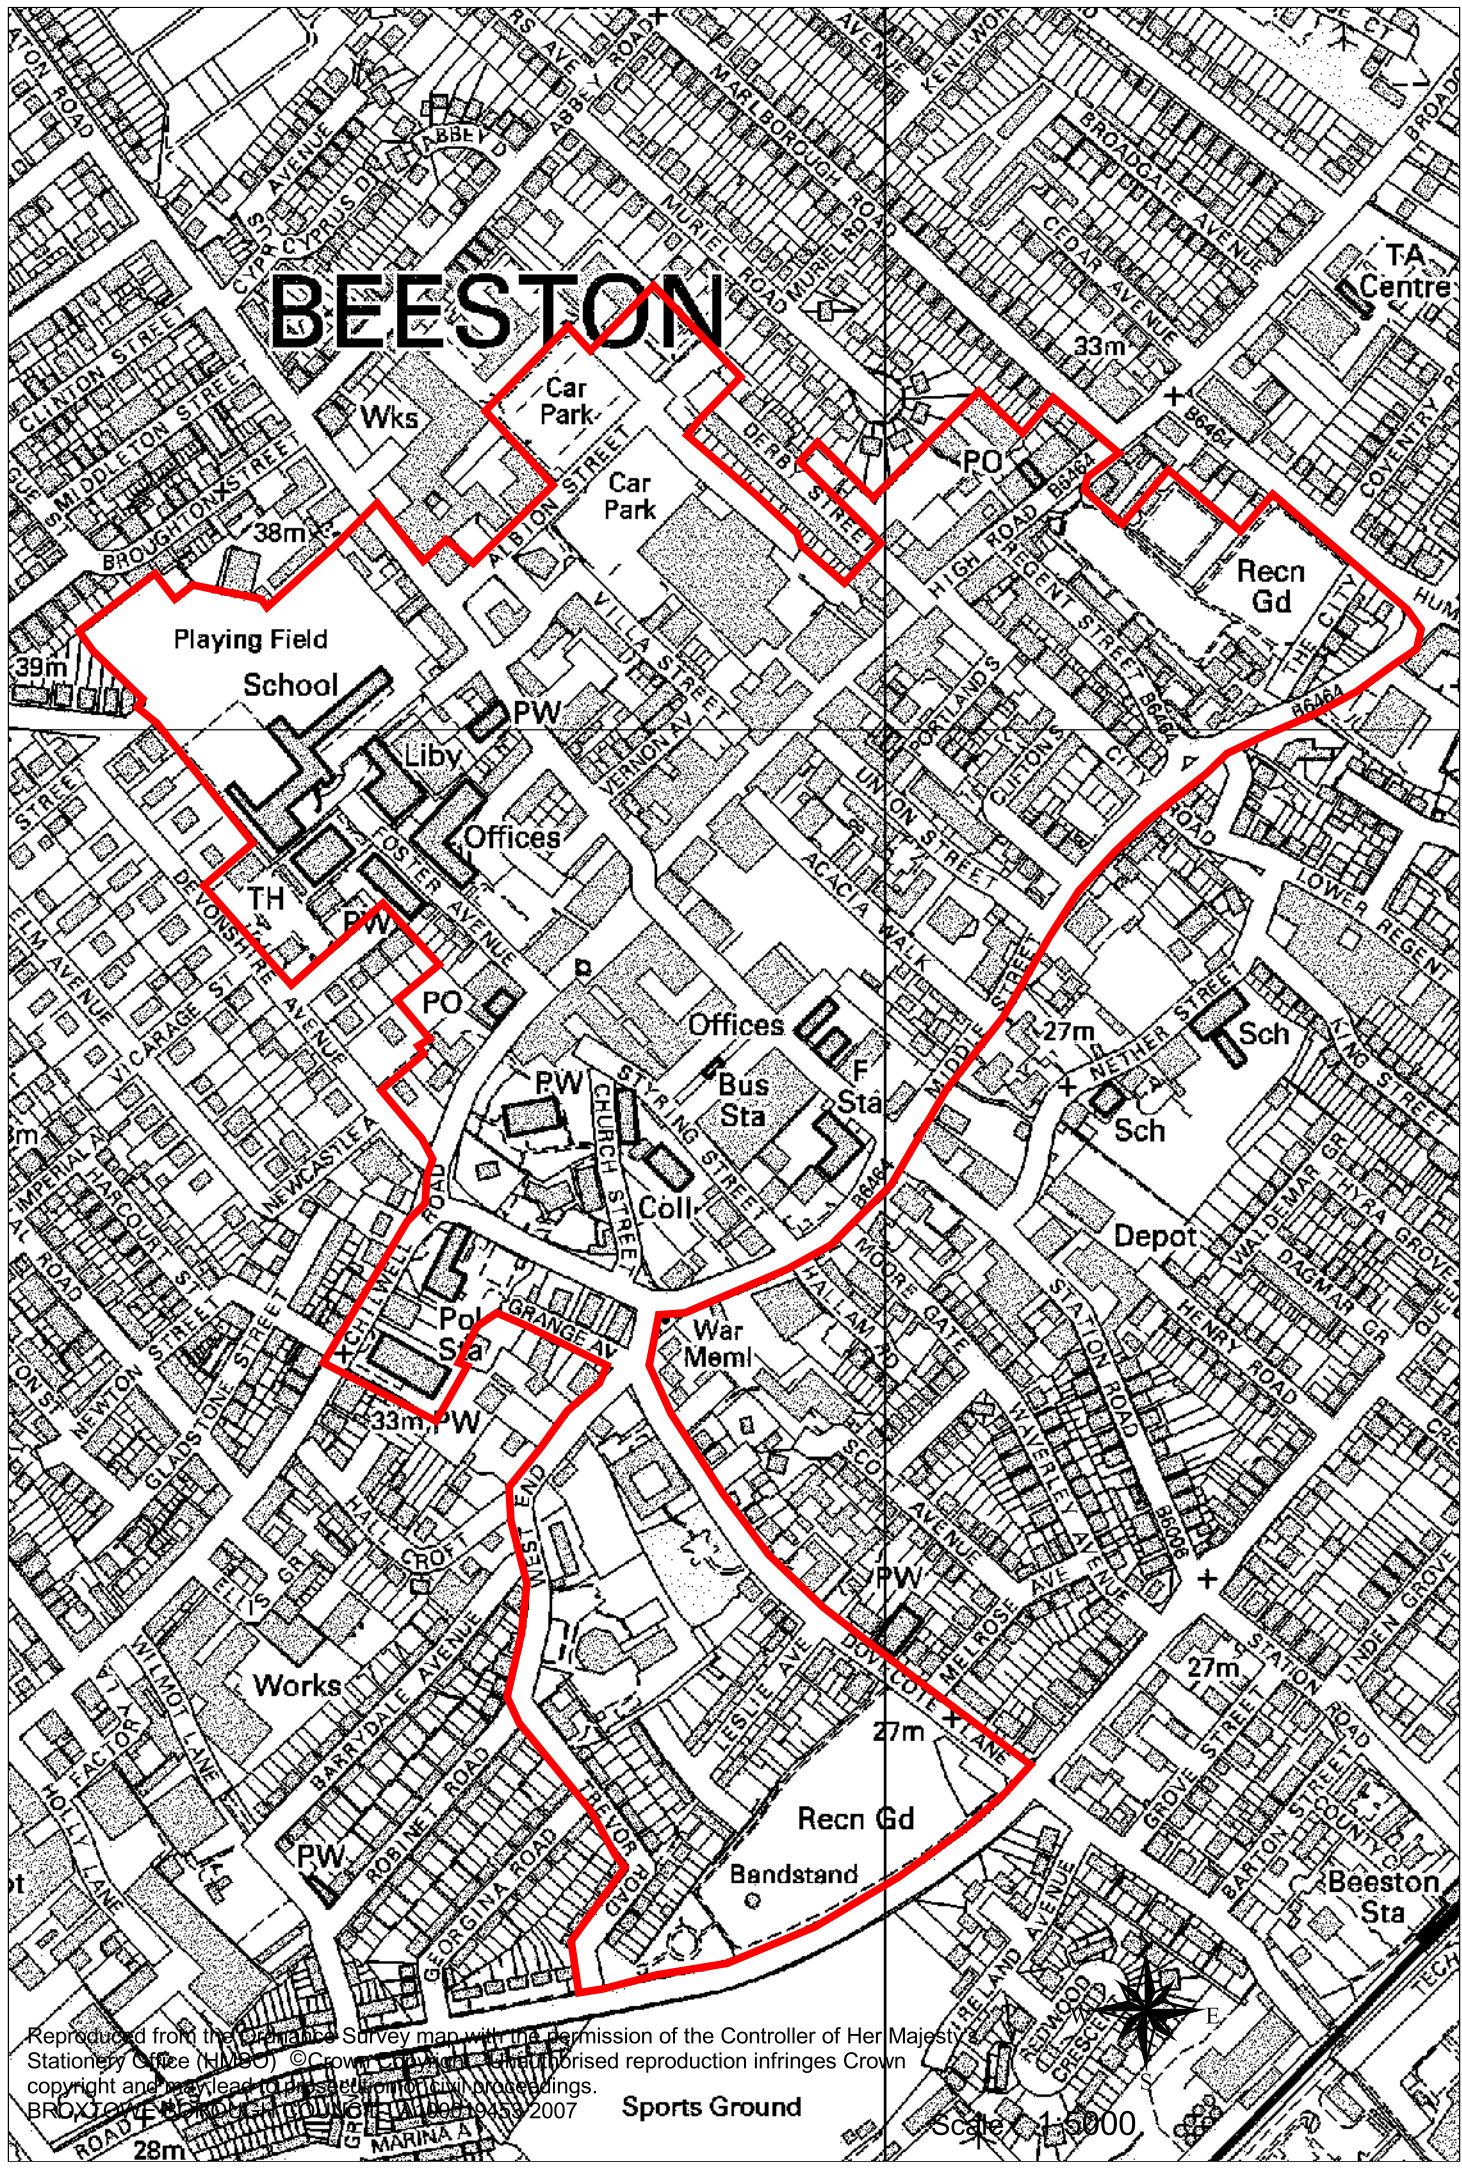

BEESTON

Reproduced from the Ordnance Survey map with the permission of the Controller of Her Majesty's Stationery Office (HMSO) © Crown copyright. Unauthorised reproduction infringes Crown copyright and may lead to the seizure of goods and proceedings.
BROXTON ENGINEERING CONSULTANTS LTD 2007

Sports Ground

Scale 1:5000